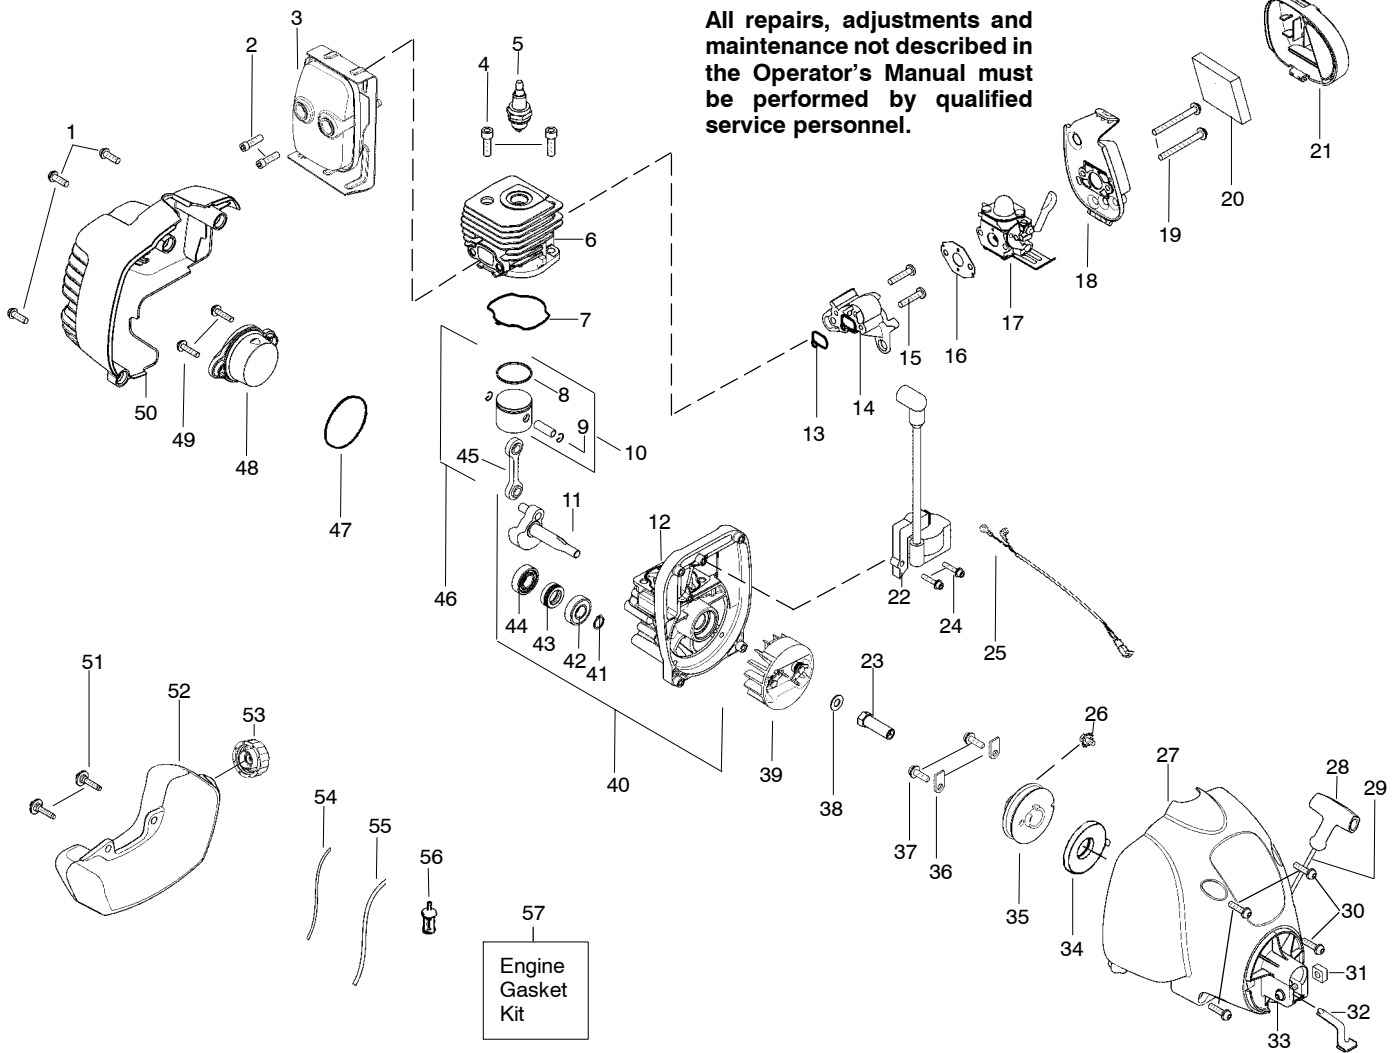

▲ WARNING
All repairs, adjustments and maintenance not described in the Operator's Manual must be performed by qualified service personnel.

Ref.	Part No.	Description	Ref.	Part No.	Description	Ref.	Part No.	Description
1.	530015880	Screw	21.	530057584	Cover-Air Box	45.	530069945	Assy-Connecting Rod
2.	530058982	Bolt-Muffler	22.	530039223	Ignition Module	46.	530071785	Kit-Piston/Rod Assy
3.	530059825	Assy-Muffler/Shield (Incl. 2)	23.	530038604	Coupling-Drive			(Incl. 10 & 45)
4.	530015953	Screw-Cylinder	24.	530016357	Screw	47.	530071750	O-Ring-C'case (kit)
5.	952030249	Spark Plug (RCJ 6Y)	25.	530049018	Assy-Wire Harness	48.	530057954	Assy-Plug (incl.47)
6.	530012541	Cylinder	26.	530016392	Screw	49.	530016386	Screw
7.	530071750	Seal-Cylinder (kit)	27.	530058600-01	Assy.-Fan Hsg	50.	530057580-01	Shroud-Rear
8.	530055120	Piston Ring	28.	530027569	Handle-Starter	51.	530016431	Retainer-Tank
9.	530015162	Retainer-Piston Pin	29.	530071767	Kit - Rope	52.	530058712	Assy-Fuel Tank (incl. filter, lines & fuel cap)
10.	530071833	Kit - Piston (Incl. 8, 9)	30.	530015810	Screw	53.	530014347	Assy-Fuel Cap
11.	530057829	Assy-Crankshaft	31.	530016124	Nut	54.	530069247	Kit-Fuel Line (Small)
12.	530012582	Assy-Crankcase (Incl. 42-44)	32.	530057588	Clip-Spring	55.	530069216	Kit-Fuel Line (Large)
13.	530071750	Seal-Cyl/Carb.(kit)	33.	530016430	Screw	56.	530095646	Assy-Fuel Pickup
14.	530057547	Adapter-Carb.	34.	530042085	Spring-Starter	57.	530071750	Kit-Engine Gasket (Incl. 7,13,16,47)
15.	530016309	Screw	35.	530071786	Kit-Pulley-Starter			
16.	530071750	Gasket-Carb. (kit)	36.	530027523	Retainer-Pulley			
17.	530071822	Kit-Carb.(C1U-W24)	37.	530015775	Screw			
(Note: Repair kits are not available for this carburetor)			38.	530015828	Washer-Flat			
18.	530059267	Air Box	39.	530054115	Assy-Flywheel			
19.	530016429	Screw	40.	530071768	Assy-C'case/C'shaft (Incl. 11,12,41)			
20.	530057781	Foam-Air Filter	41.	530015941	Retain. Ring-C'shaft			
			42.	530055728	Outer Bearing			
			43.	530019264	Seal			
			44.	530032125	Inner Bearing